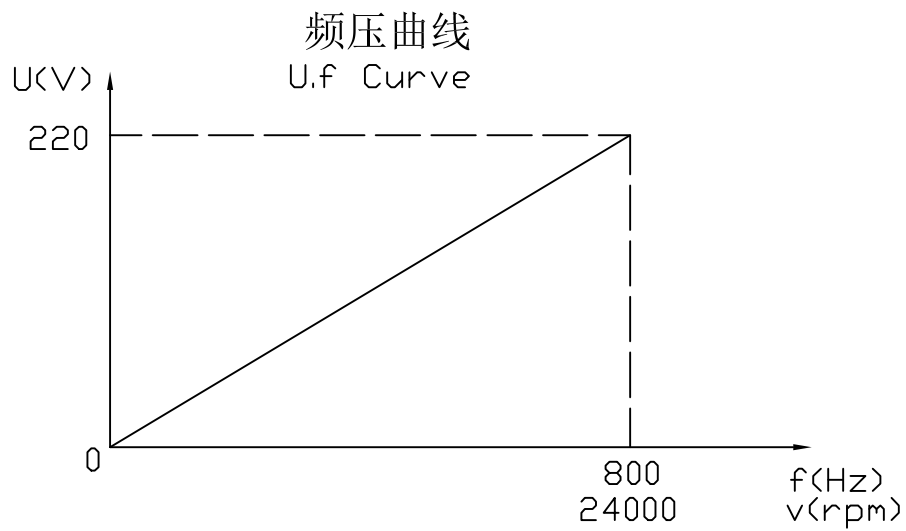

GDL110-30-24Z/4.5
4.5KW 220V 15.5A
800Hz 24000rpm

注: TA:20°C Serv:S1 Water cooling