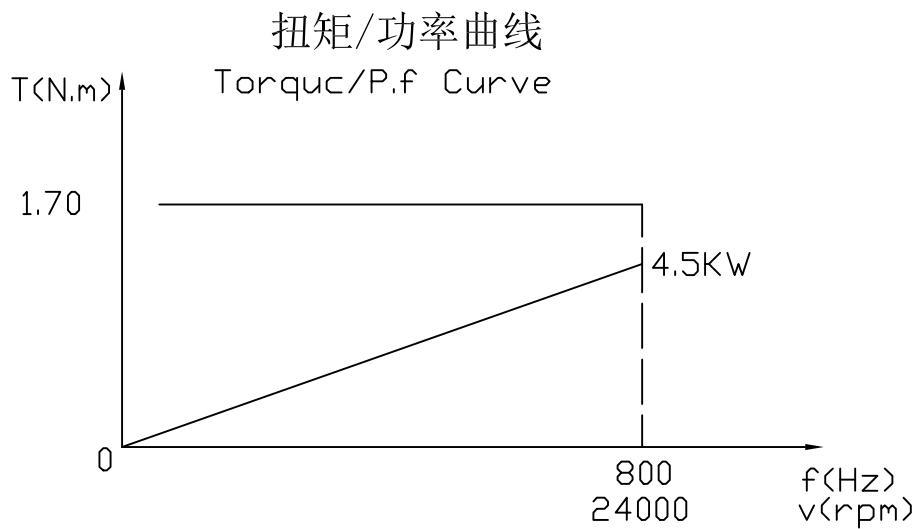

GDL110-30-24Z/4.5
4.5KW 220V 15.5A
800Hz 24000rpm

注: TA:20°C Serv:S1 Water cooling