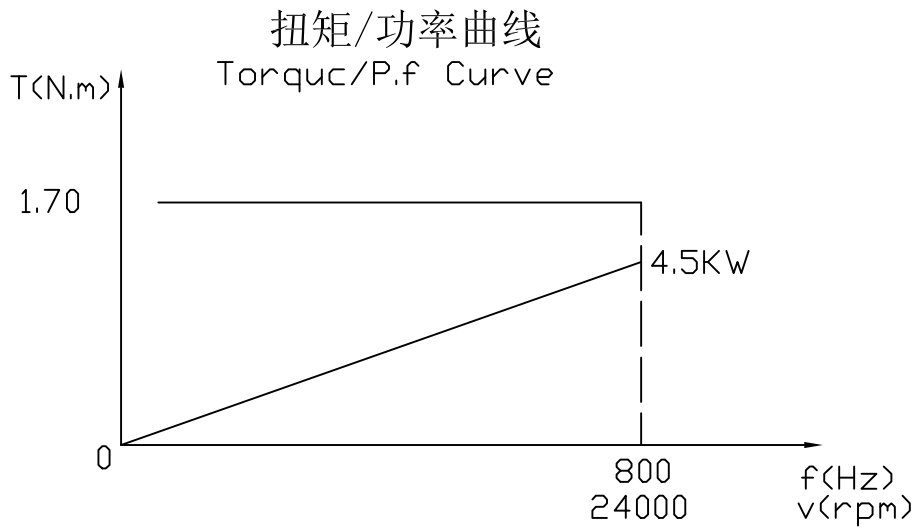

GDL110-30-24Z/4.5
4.5KW 380V 9.20A
800Hz 24000rpm

注: TA:20°C Serv:S1 Water cooling