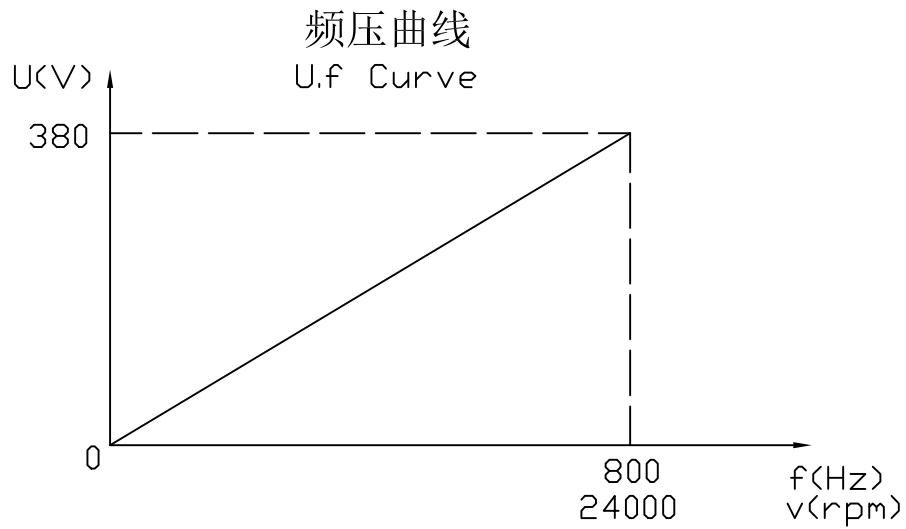

GDL110-30-24Z/4.5
4.5KW 380V 9.20A
800Hz 24000rpm

注: TA:20°C Serv:S1 Water cooling